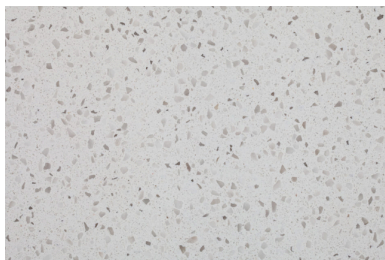

Kitchen Finishes

Quartz Stone Benchtop

White Snow