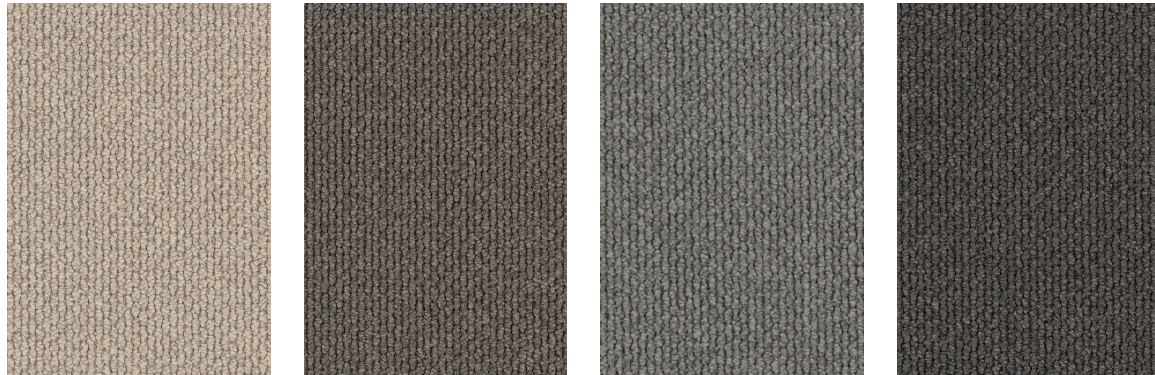

Coronet Peak

*Samples can be viewed at WHC office*

Carpet – option 1  
*Andes Peak – Loop Pile*

Nevada

Parina

Isabel

Patilla

Toro

Morado

Sierra

*Samples can be viewed at WHC office*

Carpet – option 2  
*Meadow Bank – Cut Pile*

Appleyard

Blakett

Gowing

Houghton